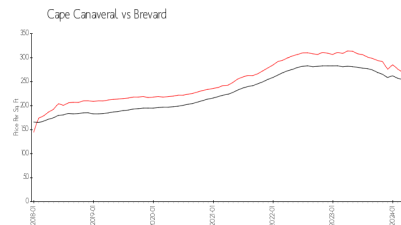

Majestic Bay Tower & Townhomes

101-161 Majestic Bay Ave, Cape Canaveral, FL, Brevard 32920

Building Information

Number of units: 29
Number of active listings for rent: 0
Number of active listings for sale: 0
Building inventory for sale:
Number of sales over the last 12 months: 0%
Number of sales over the last 6 months: 0
Number of sales over the last 3 months: 0

Majestic Bay Townhomes
Condominium Association, Inc.
Address: 101 Majestic Bay Ave,
Cape Canaveral, FL 32920

Built in 2005 - 29 units - 5 floors

Market Information

Majestic Bay Tower & Townhomes: \$250/sq. ft.
Cape Canaveral: \$250/sq. ft.

Cape Canaveral: \$250/sq. ft.
Brevard: \$226/sq. ft.

Inventory for Sale

Majestic Bay Tower & Townhomes
Cape Canaveral
0%%

Brevard

Avg. Time to Close Over Last 12 Months

Majestic Bay Tower & Townhomes: n/a
Cape Canaveral: 30 days
Brevard: 39 days