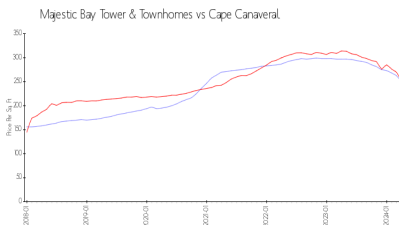

Majestic Bay Tower & Townhomes

101-161 Majestic Bay Ave, Cape Canaveral, FL, Brevard 32920

Building Information

Number of units: 29
Number of active listings for rent: 0
Number of active listings for sale: 0
Building inventory for sale:
Number of sales over the last 12 months: 0%
Number of sales over the last 6 months: 0
Number of sales over the last 3 months: 0

Majestic Bay Townhomes
Condominium Association, Inc.
Address: 101 Majestic Bay Ave,
Cape Canaveral, FL 32920

Built in 2005 - 29 units - 5 floors

Market Information

Majestic Bay Tower & Townhomes: \$250/sq. ft.
Cape Canaveral: \$250/sq. ft.

Cape Canaveral: \$250/sq. ft.
Brevard: \$226/sq. ft.

Inventory for Sale

Majestic Bay Tower & Townhomes
Cape Canaveral
0%%

Brevard

Avg. Time to Close Over Last 12 Months

Majestic Bay Tower & Townhomes: n/a
Cape Canaveral: 30 days
Brevard: 39 days