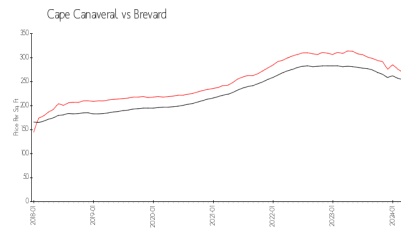

Plaza 221&223

221 Columbia Dr, Cape Canaveral, FL, Brevard 32920

Building Information

Number of units:	129
Number of active listings for rent:	0
Number of active listings for sale:	2
Building inventory for sale:	1%
Number of sales over the last 12 months:	1
Number of sales over the last 6 months:	0
Number of sales over the last 3 months:	0

Plaza Condominiums
221 Columbia Drive Apartment 136
Cape Canaveral, FL
(321) 783-1007

Built in 1966 - 129 units - 3 floors

Market Information

Plaza 221&223: \$77/sq. ft.
Cape Canaveral: \$250/sq. ft.

Cape Canaveral: \$250/sq. ft.
Brevard: \$226/sq. ft.