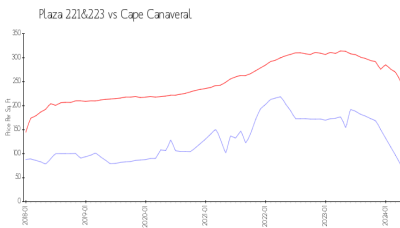

Plaza 221&223

221 Columbia Dr, Cape Canaveral, FL, Brevard 32920

Building Information

Number of units:	129
Number of active listings for rent:	0
Number of active listings for sale:	2
Building inventory for sale:	1%
Number of sales over the last 12 months:	1
Number of sales over the last 6 months:	0
Number of sales over the last 3 months:	0

Plaza Condominiums
221 Columbia Drive Apartment 136
Cape Canaveral, FL
(321) 783-1007

Built in 1966 - 129 units - 3 floors

Market Information

Plaza 221&223: \$77/sq. ft.
Cape Canaveral: \$250/sq. ft.

Cape Canaveral: \$250/sq. ft.
Brevard: \$226/sq. ft.