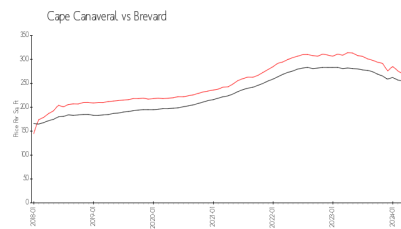

Puerto del Rio Condo Association
8935 Puerto Del Rio Dr
Cape Canaveral, FL

Built in 2003/2007 - 172 units - 5 floors

Market Information

Puerto del Rio: \$175/sq. ft.
Cape Canaveral: \$250/sq. ft.

Cape Canaveral: \$250/sq. ft.
Brevard: \$226/sq. ft.

Inventory for Sale

Puerto del Rio
Cape Canaveral
0%%

Brevard

Avg. Time to Close Over Last 12 Months

Puerto del Rio n/a
Cape Canaveral 30 days
Brevard 39 days