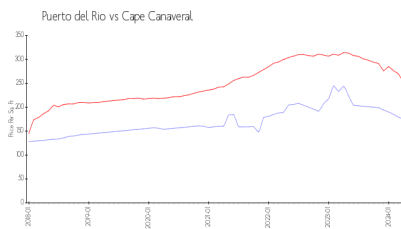

Puerto del Rio

8914-8984 Puerto del Rio Dr, Cape Canaveral, FL, Brevard 32920

Building Information

Number of units: 171
Number of active listings for rent: 1
Number of active listings for sale: 0
Building inventory for sale:
Number of sales over the last 12 months: 0%
Number of sales over the last 6 months: 0
Number of sales over the last 3 months: 0

Puerto del Rio Condo Association
8935 Puerto Del Rio Dr
Cape Canaveral, FL

Built in 2003/2007 - 172 units - 5 floors

Market Information

Puerto del Rio: \$175/sq. ft.
Cape Canaveral: \$250/sq. ft.

Cape Canaveral: \$250/sq. ft.
Brevard: \$226/sq. ft.