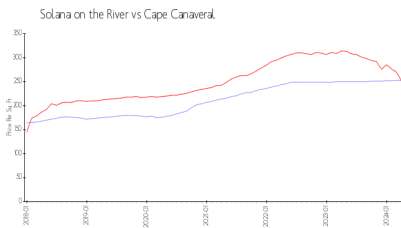

Solana On the River  
Address: 7027 Sevilla Ct,  
Cape Canaveral, FL 32920  
Phone: +1 321-784-2957

Built in 2004 - 80 units - 5 floors

## Market Information

Solana on the River: \$253/sq. ft.  
Cape Canaveral: \$250/sq. ft.

Cape Canaveral: \$250/sq. ft.  
Brevard: \$226/sq. ft.