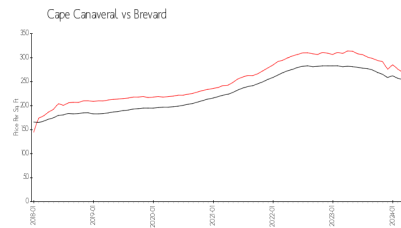

## Market Information

Solana on the River: \$253/sq. ft.  
Cape Canaveral: \$250/sq. ft.

Cape Canaveral: \$250/sq. ft.  
Brevard: \$226/sq. ft.