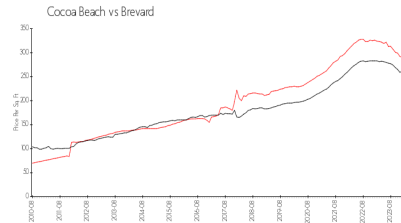

2100 Tower Condominium Association
Address: 2100 N Atlantic Ave,
Cocoa Beach, FL 32931
Phone: +1 321-783-3000

Built in 1975 - 121 units - 13 floors

Market Information

2100 Towers: \$294/sq. ft.
Cocoa Beach: \$260/sq. ft.

Cocoa Beach: \$260/sq. ft.
Brevard: \$226/sq. ft.

Inventory for Sale

2100 Towers	0%
Cocoa Beach	1%
Brevard	1%

Avg. Time to Close Over Last 12 Months

2100 Towers	65 days
Cocoa Beach	52 days
Brevard	39 days