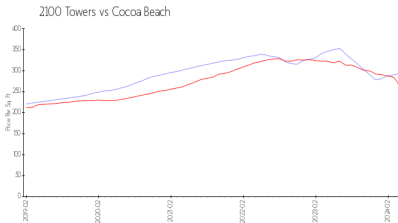

2100 Towers

2100 N Atlantic Ave, Cocoa Beach, FL, Brevard 32931

Building Information

Number of units:	121
Number of active listings for rent:	1
Number of active listings for sale:	1
Building inventory for sale:	0%
Number of sales over the last 12 months:	4
Number of sales over the last 6 months:	2
Number of sales over the last 3 months:	0

2100 Tower Condominium Association
Address: 2100 N Atlantic Ave,
Cocoa Beach, FL 32931
Phone: +1 321-783-3000

Built in 1975 - 121 units - 13 floors

Market Information

2100 Towers: \$294/sq. ft.
Cocoa Beach: \$260/sq. ft.