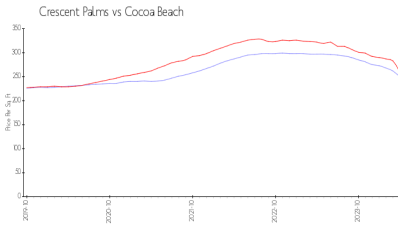

Crescent Palms

210 24 St, Cocoa Beach, FL, Brevard 32931

Building Information

Number of units: 15
Number of active listings for rent: 0
Number of active listings for sale: 0
Building inventory for sale:
Number of sales over the last 12 months: 0%
Number of sales over the last 6 months: 0
Number of sales over the last 3 months: 0

Crescent Palms Condominium Association
210 24th Street
Cocoa Beach, FL 32931
(321) 868-1079

Built in 2005 - 15 units - 5 floors

Market Information

Crescent Palms: \$250/sq. ft.
Cocoa Beach: \$260/sq. ft.