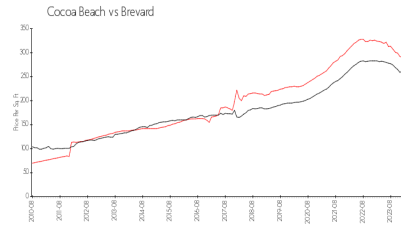

Crescent Palms Condominium Association
210 24th Street
Cocoa Beach, FL 32931
(321) 868-1079

Built in 2005 - 15 units - 5 floors

Market Information

Crescent Palms: \$250/sq. ft.
Cocoa Beach: \$260/sq. ft.

Cocoa Beach: \$260/sq. ft.
Brevard: \$226/sq. ft.

Inventory for Sale

Crescent Palms
Cocoa Beach
0%%

Brevard

Avg. Time to Close Over Last 12 Months

Crescent Palms n/a
Cocoa Beach 52 days
Brevard 39 days