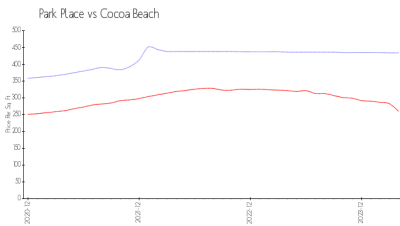

Park Place

85 S Atlantic Ave, Cocoa Beach, FL, Brevard 32931

Building Information

Number of units: 24
Number of active listings for rent: 1
Number of active listings for sale: 0
Building inventory for sale:
Number of sales over the last 12 months: 0%
Number of sales over the last 6 months: 0
Number of sales over the last 3 months: 0

Built in 1986 - 24 units - 5 floors

Market Information

Park Place: \$434/sq. ft.
Cocoa Beach: \$260/sq. ft.

Cocoa Beach: \$260/sq. ft.
Brevard: \$226/sq. ft.

Inventory for Sale

Park Place
Cocoa Beach
0%%

Brevard

Avg. Time to Close Over Last 12 Months

Park Place 0 days
Cocoa Beach 52 days
Brevard 39 days