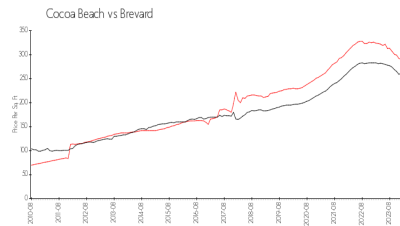

Built in 1986 - 24 units - 5 floors

Market Information

Park Place: \$434/sq. ft.
Cocoa Beach: \$260/sq. ft.

Cocoa Beach: \$260/sq. ft.
Brevard: \$226/sq. ft.

Inventory for Sale

Park Place
Cocoa Beach
0%%

Brevard