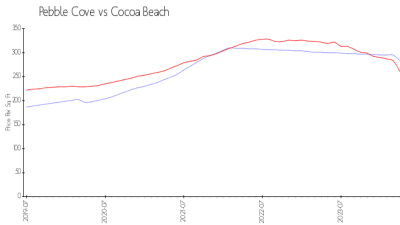

Pebble Cove

3833 S Banana River Blvd, Cocoa Beach, FL, Brevard 32931

Building Information

Number of units: 20
Number of active listings for rent: 0
Number of active listings for sale: 0
Building inventory for sale:
Number of sales over the last 12 months: 0%%
Number of sales over the last 6 months: 0
Number of sales over the last 3 months: 0

Pebble Cove
Address: 3833 S Banana River Blvd,
Cocoa Beach, FL 32931
Phone: +1 321-784-5620

Built in 1981 - 20 units - 4 floors

Market Information

Pebble Cove: \$283/sq. ft.
Cocoa Beach: \$260/sq. ft.

Cocoa Beach: \$260/sq. ft.
Brevard: \$226/sq. ft.