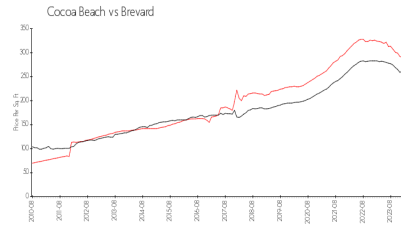

Pebble Cove
Address: 3833 S Banana River Blvd,
Cocoa Beach, FL 32931
Phone: +1 321-784-5620

Built in 1981 - 20 units - 4 floors

Market Information

Pebble Cove: \$283/sq. ft.
Cocoa Beach: \$260/sq. ft.

Cocoa Beach: \$260/sq. ft.
Brevard: \$226/sq. ft.