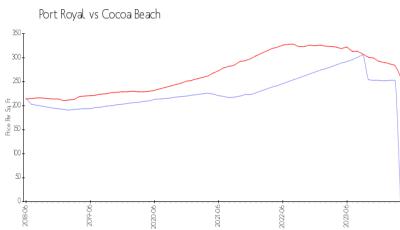

Port Royal Condo Association
Address: 2512358,
Cocoa Beach, FL 32931
Phone: +1 321-799-3802

Built in 1985 - 56 units - 5 floors

Market Information

Port Royal: \$1/sq. ft.
Cocoa Beach: \$260/sq. ft.

Cocoa Beach: \$260/sq. ft.
Brevard: \$226/sq. ft.