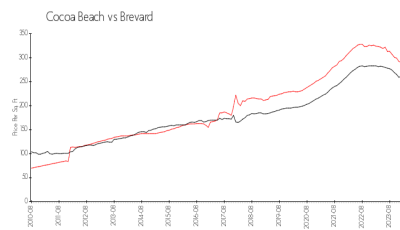

Port Royal Condo Association
Address: 2512358,
Cocoa Beach, FL 32931
Phone: +1 321-799-3802

Built in 1985 - 56 units - 5 floors

Market Information

Port Royal: \$1/sq. ft.
Cocoa Beach: \$260/sq. ft.

Cocoa Beach: \$260/sq. ft.
Brevard: \$226/sq. ft.

Inventory for Sale

Port Royal
Cocoa Beach
0%%

Brevard

Avg. Time to Close Over Last 12 Months

Port Royal n/a
Cocoa Beach 52 days
Brevard 39 days