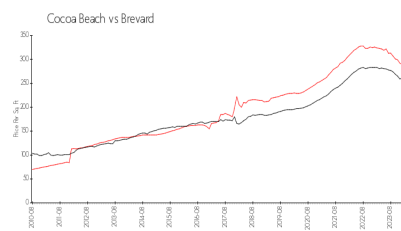

Seminole Landings
Address: 190 Seminole Ln,
Cocoa Beach, FL 32931

Built in 1983 - 25 units - 5 floors

Market Information

Seminole Landings: \$319/sq. ft.
Cocoa Beach: \$260/sq. ft.

Cocoa Beach: \$260/sq. ft.
Brevard: \$226/sq. ft.