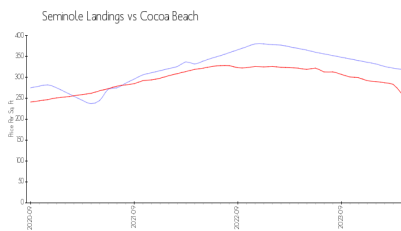

Seminole Landings

190 Seminole Ln, Cocoa Beach, FL, Brevard 32931

Building Information

Number of units: 25
Number of active listings for rent: 0
Number of active listings for sale: 0
Building inventory for sale:
Number of sales over the last 12 months: 0%
Number of sales over the last 6 months: 0
Number of sales over the last 3 months: 0

Seminole Landings
Address: 190 Seminole Ln,
Cocoa Beach, FL 32931

Built in 1983 - 25 units - 5 floors

Market Information

Seminole Landings: \$319/sq. ft.
Cocoa Beach: \$260/sq. ft.

Cocoa Beach: \$260/sq. ft.
Brevard: \$226/sq. ft.