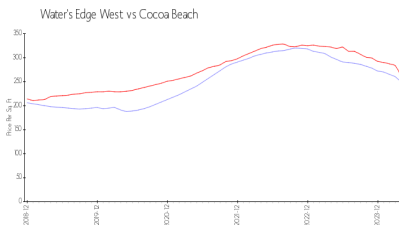

Water's Edge West

2850 S Atlantic Ave, Cocoa Beach, FL, Brevard 32931

Building Information

Number of units: 20
Number of active listings for rent: 0
Number of active listings for sale: 0
Building inventory for sale:
Number of sales over the last 12 months: 0%
Number of sales over the last 6 months: 0
Number of sales over the last 3 months: 0

Waters Edge East Condominium
2815 S Atlantic Ave
Cocoa Beach, FL 32931
(321) 784-3406

Built in 1982 - 20 units - 2 floors

Market Information

Water's Edge West: \$249/sq. ft.
Cocoa Beach: \$260/sq. ft.

Cocoa Beach: \$260/sq. ft.
Brevard: \$226/sq. ft.