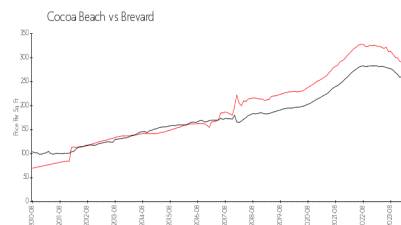

Water's Edge West

2850 S Atlantic Ave, Cocoa Beach, FL, Brevard 32931

Building Information

Number of units: 20
Number of active listings for rent: 0
Number of active listings for sale: 0
Building inventory for sale:
Number of sales over the last 12 months: 0%
Number of sales over the last 6 months: 0
Number of sales over the last 3 months: 0

Waters Edge East Condominium
2815 S Atlantic Ave
Cocoa Beach, FL 32931
(321) 784-3406

Built in 1982 - 20 units - 2 floors

Market Information

Water's Edge West: \$249/sq. ft.
Cocoa Beach: \$260/sq. ft.

Cocoa Beach: \$260/sq. ft.
Brevard: \$226/sq. ft.

Inventory for Sale

Water's Edge West
Cocoa Beach
0%%

Brevard

Avg. Time to Close Over Last 12 Months

Water's Edge West n/a
Cocoa Beach 52 days
Brevard 39 days