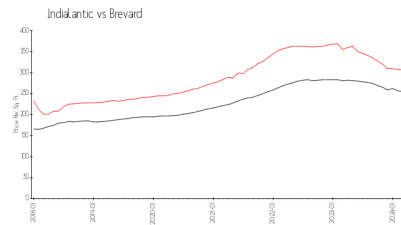

## Market Information

Beach Club (1-8): \$352/sq. ft.  
Indialantic: \$305/sq. ft.

Indialantic: \$305/sq. ft.  
Brevard: \$226/sq. ft.