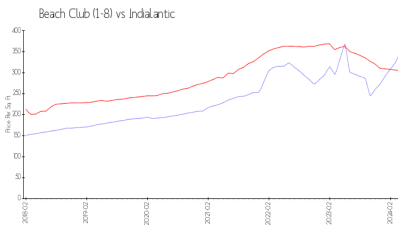

## Market Information

Beach Club (1-8): \$352/sq. ft.  
Indialantic: \$305/sq. ft.

Indialantic: \$305/sq. ft.  
Brevard: \$226/sq. ft.