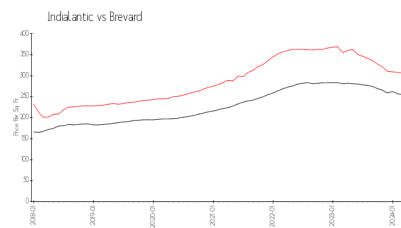

Indialantic: $305/sq. ft.
Brevard: $226/sq. ft.

Inventory for Sale

Jade Palm	2%
Indialantic	1%
Brevard	1%

Avg. Time to Close Over Last 12 Months

Jade Palm	n/a
Indialantic	51 days
Brevard	39 days