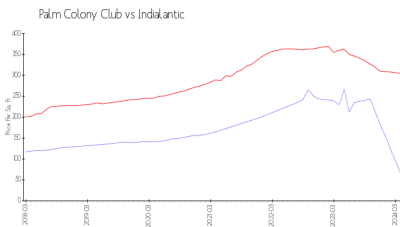

Market Information

Palm Colony Club: $66/sq. ft.
Indialantic: $305/sq. ft.

Indialantic: $305/sq. ft.
Brevard: $226/sq. ft.

Inventory for Sale

Palm Colony Club	0%
Indialantic	1%
Brevard	1%

Avg. Time to Close Over Last 12 Months

Palm Colony Club	51 days
Indialantic	51 days
Brevard	39 days