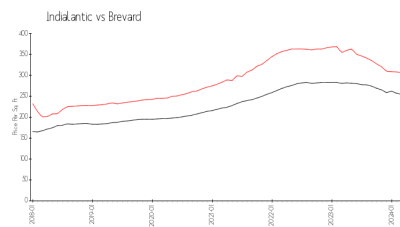

Market Information

Palm Colony Club: $66/sq. ft.
Indialantic: $305/sq. ft.

Indialantic: $305/sq. ft.
Brevard: $226/sq. ft.

Inventory for Sale

Palm Colony Club	0%
Indialantic	1%
Brevard	1%

Avg. Time to Close Over Last 12 Months

Palm Colony Club	51 days
Indialantic	51 days
Brevard	39 days