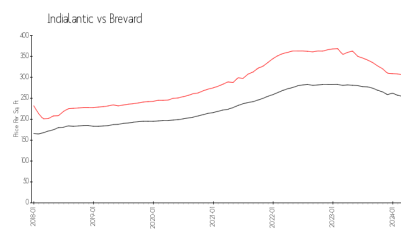

## Market Information

Royal Palm: \$353/sq. ft.  
Indialantic: \$305/sq. ft.

Indialantic: \$305/sq. ft.  
Brevard: \$226/sq. ft.