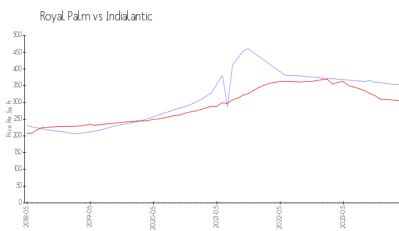

## Market Information

Royal Palm: \$353/sq. ft.  
Indialantic: \$305/sq. ft.

Indialantic: \$305/sq. ft.  
Brevard: \$226/sq. ft.