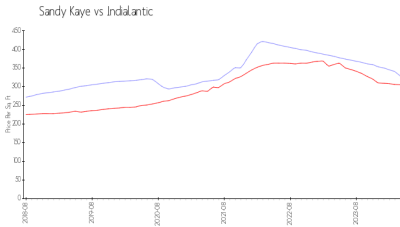

Sandy Kaye

2835 N Hwy A1A, Indialantic, FL, Brevard 32903

Building Information

Number of units: 28
Number of active listings for rent: 0
Number of active listings for sale: 0
Building inventory for sale:
Number of sales over the last 12 months: 0%
Number of sales over the last 6 months: 0
Number of sales over the last 3 months: 0

Sandy Kaye Condominium Assoc
2835 N Highway A1A
Indialantic, FL 32903
Phone: (786) 264-9146

Built in 1986 - 28 units - 10 floors

Market Information

Sandy Kaye: \$328/sq. ft.
Indialantic: \$305/sq. ft.

Indialantic: \$305/sq. ft.
Brevard: \$226/sq. ft.