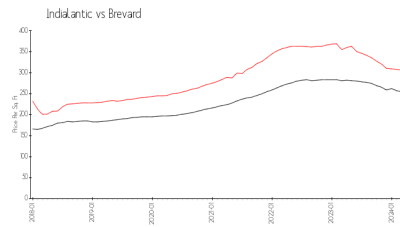

Market Information

Sandy Kaye: $328/sq. ft.
Indialantic: $305/sq. ft.

Indialantic: $305/sq. ft.
Brevard: $226/sq. ft.

Inventory for Sale

Sandy Kaye
Indialantic
0%%

Brevard

Avg. Time to Close Over Last 12 Months

Sandy Kaye n/a
Indialantic 51 days
Brevard 39 days