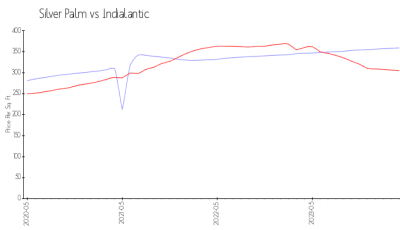

## Market Information

Silver Palm: \$359/sq. ft.  
Indialantic: \$305/sq. ft.

Indialantic: \$305/sq. ft.  
Brevard: \$226/sq. ft.