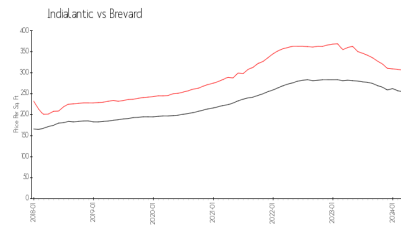

## Market Information

Silver Palm: \$359/sq. ft.  
Indialantic: \$305/sq. ft.

Indialantic: \$305/sq. ft.  
Brevard: \$226/sq. ft.