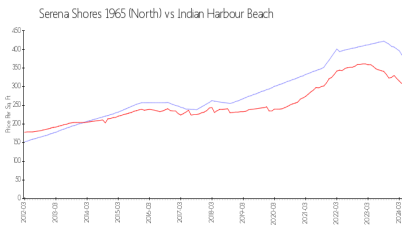

Market Information

Serena Shores 1965 (North): $385/sq. ft.
Indian Harbour Beach: $308/sq. ft.

Indian Harbour Beach: $308/sq. ft.
Brevard: $226/sq. ft.

Inventory for Sale

Serena Shores 1965 (North)
Indian Harbour Beach
0%

Brevard

Avg. Time to Close Over Last 12 Months

Serena Shores 1965 (North) n/a
Indian Harbour Beach 4 days
Brevard 39 days