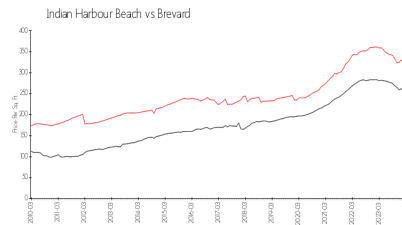

Market Information

Serena Shores 1965 (North): $385/sq. ft.
Indian Harbour Beach: $308/sq. ft.

Indian Harbour Beach: $308/sq. ft.
Brevard: $226/sq. ft.

Inventory for Sale

Serena Shores 1965 (North)
Indian Harbour Beach
0%

Brevard

Avg. Time to Close Over Last 12 Months

Serena Shores 1965 (North) n/a
Indian Harbour Beach 4 days
Brevard 39 days