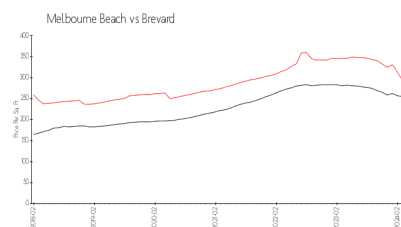

## Market Information

Lighthouse Cove: \$73/sq. ft.  
Melbourne Beach: \$279/sq. ft.

Melbourne Beach: \$279/sq. ft.  
Brevard: \$226/sq. ft.