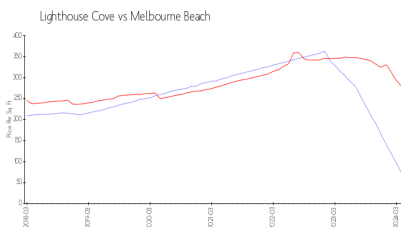

## Market Information

Lighthouse Cove: \$73/sq. ft.  
Melbourne Beach: \$279/sq. ft.

Melbourne Beach: \$279/sq. ft.  
Brevard: \$226/sq. ft.