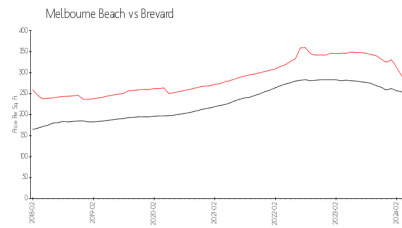

Riverside at Beachwoods

3220 River Villa Wy, Melbourne Beach, FL, Brevard 32951

Building Information

Number of units:	36
Number of active listings for rent:	0
Number of active listings for sale:	2
Building inventory for sale:	5%
Number of sales over the last 12 months:	0
Number of sales over the last 6 months:	0
Number of sales over the last 3 months:	0

Built in 1985 - 36 units - 7 floors

Market Information

Riverside at Beachwoods: \$84/sq. ft.
Melbourne Beach: \$279/sq. ft.

Melbourne Beach: \$279/sq. ft.
Brevard: \$226/sq. ft.

Inventory for Sale

Riverside at Beachwoods	5%
Melbourne Beach	1%
Brevard	1%