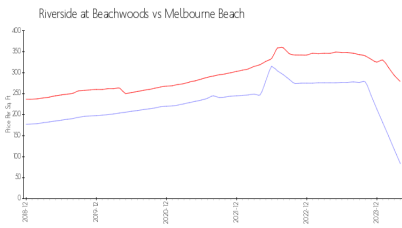

Riverside at Beachwoods

3220 River Villa Wy, Melbourne Beach, FL, Brevard 32951

Building Information

Number of units:	36
Number of active listings for rent:	0
Number of active listings for sale:	2
Building inventory for sale:	5%
Number of sales over the last 12 months:	0
Number of sales over the last 6 months:	0
Number of sales over the last 3 months:	0

Built in 1985 - 36 units - 7 floors

Market Information

Riverside at Beachwoods: \$84/sq. ft.
Melbourne Beach: \$279/sq. ft.

Melbourne Beach: \$279/sq. ft.
Brevard: \$226/sq. ft.

Inventory for Sale

Riverside at Beachwoods	5%
Melbourne Beach	1%
Brevard	1%