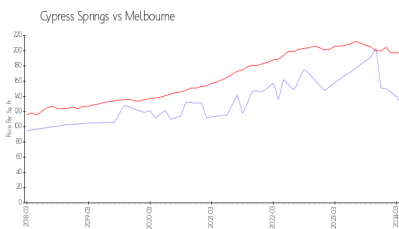

Market Information

Cypress Springs: $129/sq. ft.
Melbourne: $195/sq. ft.

Melbourne: $195/sq. ft.
Brevard: $226/sq. ft.

Inventory for Sale

Cypress Springs
Melbourne
0%%

Brevard

Avg. Time to Close Over Last 12 Months

Cypress Springs 9 days
Melbourne 33 days
Brevard 39 days