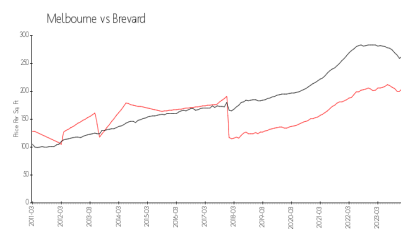

Market Information

Cypress Springs: $129/sq. ft.
Melbourne: $195/sq. ft.

Melbourne: $195/sq. ft.
Brevard: $226/sq. ft.

Inventory for Sale

Cypress Springs
Melbourne
0%%

Brevard

Avg. Time to Close Over Last 12 Months

Cypress Springs 9 days
Melbourne 33 days
Brevard 39 days