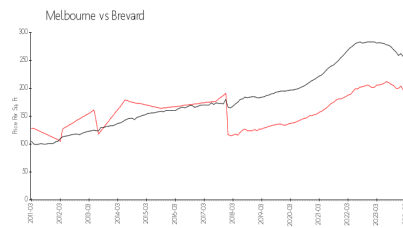

Elton Manor Condominium Association, INC
105 S Riverside Dr
Indialantic, Florida, 32903-4321

Built in 1964 - 34 units - 2 floors

Market Information

Elton Manor: \$167/sq. ft.
Melbourne: \$195/sq. ft.

Melbourne: \$195/sq. ft.
Brevard: \$226/sq. ft.

Inventory for Sale

Elton Manor
Melbourne
0%%

Brevard

Avg. Time to Close Over Last 12 Months

Elton Manor n/a
Melbourne 33 days
Brevard 39 days