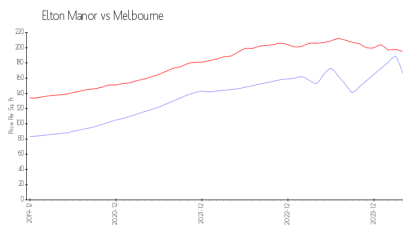

Elton Manor Condominium Association, INC
105 S Riverside Dr
Indialantic, Florida, 32903-4321

Built in 1964 - 34 units - 2 floors

Market Information

Elton Manor: \$167/sq. ft.
Melbourne: \$195/sq. ft.

Melbourne: \$195/sq. ft.
Brevard: \$226/sq. ft.