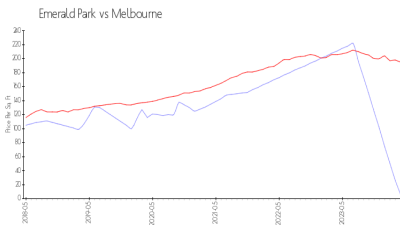

Emerald Park

2200-2260 Flower Tree Cir, Melbourne, FL, Brevard 32935

Building Information

Number of units: 62
Number of active listings for rent: 0
Number of active listings for sale: 0
Building inventory for sale:
Number of sales over the last 12 months: 0%
Number of sales over the last 6 months: 0
Number of sales over the last 3 months: 0

Emerald Park Condo Association Inc
2200 Flower Tree Circle
Melbourne, FL 32935
(321) 255-3293

Built in 1985 - 62 units - 2 floors

Market Information

Emerald Park: \$6/sq. ft.
Melbourne: \$195/sq. ft.

Melbourne: \$195/sq. ft.
Brevard: \$226/sq. ft.