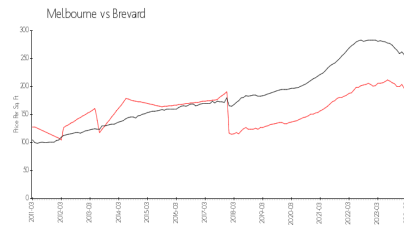

Emerald Park Condo Association Inc
2200 Flower Tree Circle
Melbourne, FL 32935
(321) 255-3293

Built in 1985 - 62 units - 2 floors

Market Information

Emerald Park: \$6/sq. ft.
Melbourne: \$195/sq. ft.

Melbourne: \$195/sq. ft.
Brevard: \$226/sq. ft.

Inventory for Sale

Emerald Park
Melbourne
0%%

Brevard

Avg. Time to Close Over Last 12 Months

Emerald Park 12 days
Melbourne 33 days
Brevard 39 days