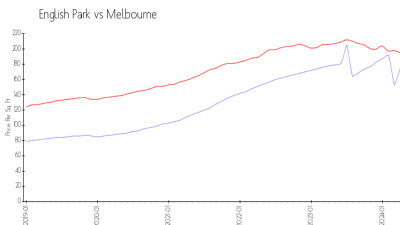

English Park Condominium
164 Ulster Ln
Melbourne, FL 32935
(321) 254-1107

Built in 1977 - 184 units - 2 floors

Market Information

English Park: \$174/sq. ft.
Melbourne: \$195/sq. ft.

Melbourne: \$195/sq. ft.
Brevard: \$226/sq. ft.