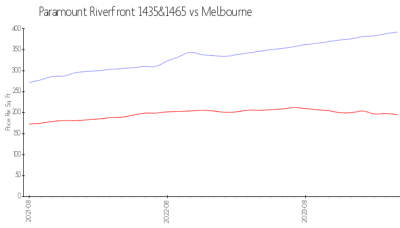

Paramount Riverfront 1435&1465

1435 S Harbor City Blvd, Melbourne, FL, Brevard 32901

Building Information

Number of units:	68
Number of active listings for rent:	0
Number of active listings for sale:	2
Building inventory for sale:	2%
Number of sales over the last 12 months:	0
Number of sales over the last 6 months:	0
Number of sales over the last 3 months:	0

Built in 2021 - 68 units - 10 floors

Market Information

Paramount Riverfront 1435&1465: \$392/sq. ft.
Melbourne: \$195/sq. ft.

Melbourne: \$195/sq. ft.
Brevard: \$226/sq. ft.

Inventory for Sale

Paramount Riverfront 1435&1465	2%
Melbourne	0%
Brevard	1%