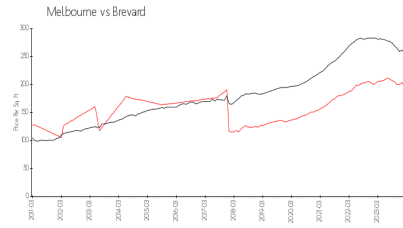

Paramount Riverfront 1435&1465

1435 S Harbor City Blvd, Melbourne, FL, Brevard 32901

Building Information

Number of units:	68
Number of active listings for rent:	0
Number of active listings for sale:	2
Building inventory for sale:	2%
Number of sales over the last 12 months:	0
Number of sales over the last 6 months:	0
Number of sales over the last 3 months:	0

Built in 2021 - 68 units - 10 floors

Market Information

Paramount Riverfront 1435&1465: \$392/sq. ft.
Melbourne: \$195/sq. ft.

Melbourne: \$195/sq. ft.
Brevard: \$226/sq. ft.

Inventory for Sale

Paramount Riverfront 1435&1465	2%
Melbourne	0%
Brevard	1%