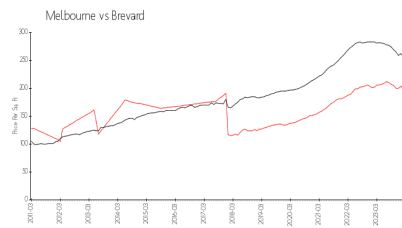

## Market Information

Venetian Village: \$158/sq. ft.  
Melbourne: \$195/sq. ft.

Melbourne: \$195/sq. ft.  
Brevard: \$226/sq. ft.