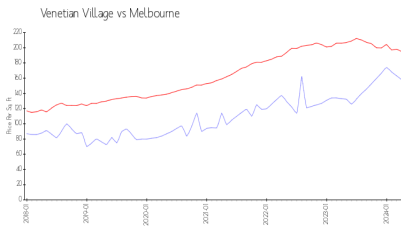

## Market Information

Venetian Village: \$158/sq. ft.  
Melbourne: \$195/sq. ft.

Melbourne: \$195/sq. ft.  
Brevard: \$226/sq. ft.