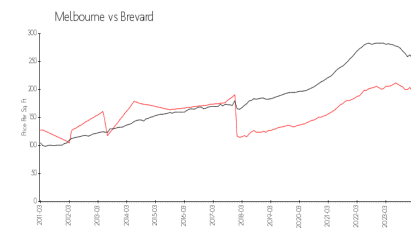

## Market Information

Village at Melbourne (The): \$88/sq. ft.  
 Melbourne: \$195/sq. ft.

Melbourne: \$195/sq. ft.  
 Brevard: \$226/sq. ft.