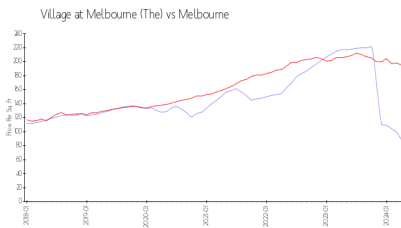

## Market Information

Village at Melbourne (The): \$88/sq. ft.  
 Melbourne: \$195/sq. ft.

Melbourne: \$195/sq. ft.  
 Brevard: \$226/sq. ft.