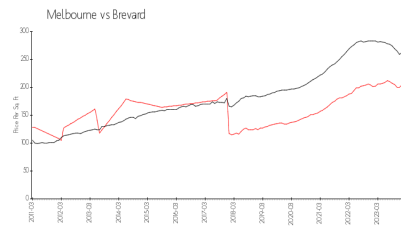

Melbourne: \$195/sq. ft.
 Brevard: \$226/sq. ft.

Inventory for Sale

Westwood
 Melbourne
 0%

Brevard

Avg. Time to Close Over Last 12 Months

Westwood n/a
 Melbourne 33 days
 Brevard 39 days