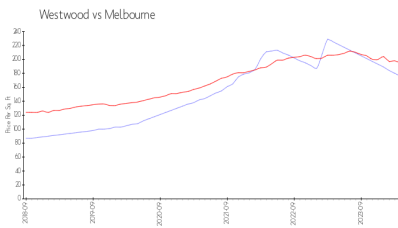

Market Information

Westwood: $176/sq. ft.
Melbourne: $195/sq. ft.