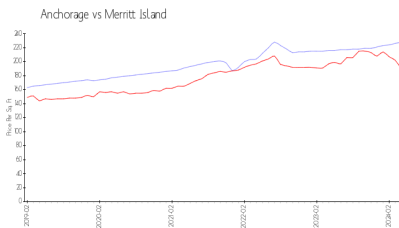

Anchorage

420 Moore Park Ln, Merritt Island, FL, Brevard 32952

Building Information

Number of units: 21
Number of active listings for rent: 0
Number of active listings for sale: 0
Building inventory for sale:
Number of sales over the last 12 months: 0%%
Number of sales over the last 6 months: 0
Number of sales over the last 3 months: 0

Anchorage Condos
Address: 420 Moore Park Ln,
Merritt Island, FL 32952
Phone: +1 321-452-0595

Built in 2004 - 21 units - 3 floors

Market Information

Anchorage: \$228/sq. ft.
Merritt Island: \$190/sq. ft.

Merritt Island: \$190/sq. ft.
Brevard: \$226/sq. ft.