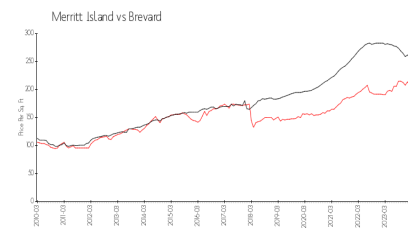

Anchorage Condos
Address: 420 Moore Park Ln,
Merritt Island, FL 32952
Phone: +1 321-452-0595

Built in 2004 - 21 units - 3 floors

Market Information

Anchorage: \$228/sq. ft.
Merritt Island: \$190/sq. ft.

Merritt Island: \$190/sq. ft.
Brevard: \$226/sq. ft.

Inventory for Sale

Anchorage
Merritt Island
0%%

Brevard

Avg. Time to Close Over Last 12 Months

Anchorage n/a
Merritt Island 40 days
Brevard 39 days