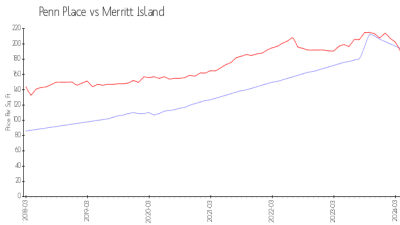

## Market Information

Penn Place: \$194/sq. ft.  
Merritt Island: \$190/sq. ft.

Merritt Island: \$190/sq. ft.  
Brevard: \$226/sq. ft.