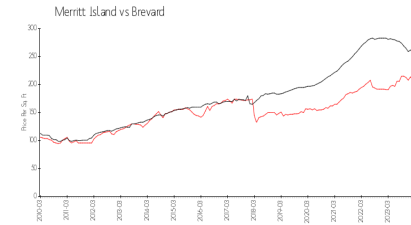

## Market Information

Penn Place: \$194/sq. ft.  
Merritt Island: \$190/sq. ft.

Merritt Island: \$190/sq. ft.  
Brevard: \$226/sq. ft.