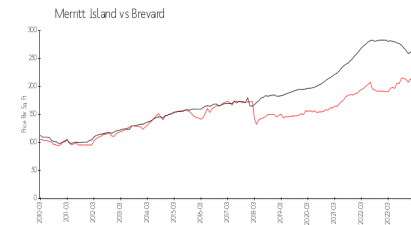

## Market Information

Sun Isle: \$88/sq. ft.  
Merritt Island: \$190/sq. ft.

Merritt Island: \$190/sq. ft.  
Brevard: \$226/sq. ft.