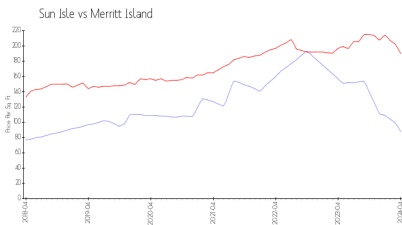

## Market Information

Sun Isle: \$88/sq. ft.  
Merritt Island: \$190/sq. ft.

Merritt Island: \$190/sq. ft.  
Brevard: \$226/sq. ft.