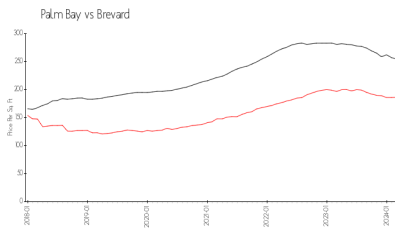

## Market Information

Castaway Cove: \$139/sq. ft.  
Palm Bay: \$177/sq. ft.

Palm Bay: \$177/sq. ft.  
Brevard: \$226/sq. ft.