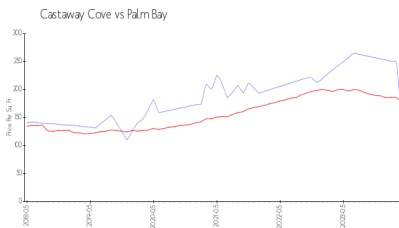

## Market Information

Castaway Cove: \$139/sq. ft.  
Palm Bay: \$177/sq. ft.

Palm Bay: \$177/sq. ft.  
Brevard: \$226/sq. ft.