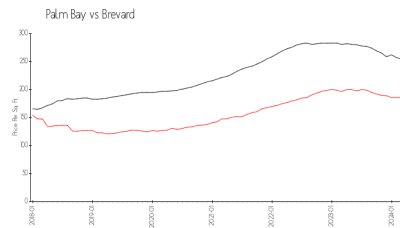

## Market Information

Castaway Shores: \$245/sq. ft.  
Palm Bay: \$177/sq. ft.

Palm Bay: \$177/sq. ft.  
Brevard: \$226/sq. ft.