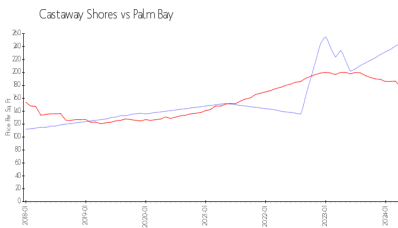

## Market Information

Castaway Shores: \$245/sq. ft.  
Palm Bay: \$177/sq. ft.

Palm Bay: \$177/sq. ft.  
Brevard: \$226/sq. ft.