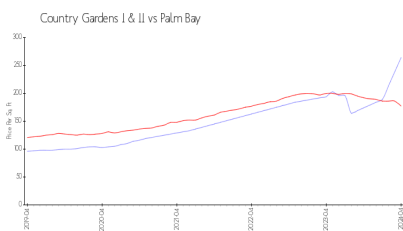

Market Information

Country Gardens I & II: $264/sq. ft.
Palm Bay: $177/sq. ft.