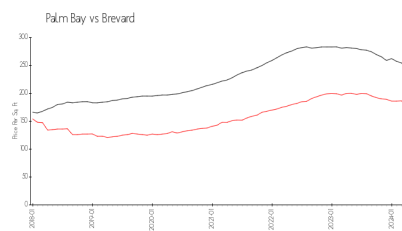

Palm Bay: \$177/sq. ft.
Brevard: \$226/sq. ft.

Inventory for Sale

Country Gardens I & II
Palm Bay
0%%

Brevard

Avg. Time to Close Over Last 12 Months

Country Gardens I & II n/a
Palm Bay 86 days
Brevard 41 days