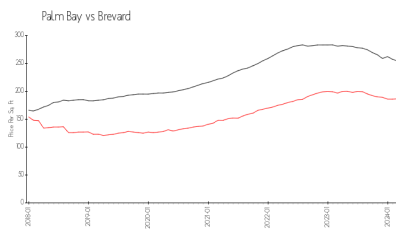

Palm Bay Club

1111-5327 Pinewood Dr NE, Palm Bay, FL, Brevard 32905

Building Information

Number of units:	120
Number of active listings for rent:	2
Number of active listings for sale:	5
Building inventory for sale:	4%
Number of sales over the last 12 months:	2
Number of sales over the last 6 months:	1
Number of sales over the last 3 months:	0

Palm Bay Club Condominiums
Address: 1923 Pinewood Dr NE,
Palm Bay, FL 32905

Built in 1985 - 120 units - 2 floors

Market Information

Palm Bay Club: \$135/sq. ft.
Palm Bay: \$177/sq. ft.

Palm Bay: \$177/sq. ft.
Brevard: \$226/sq. ft.