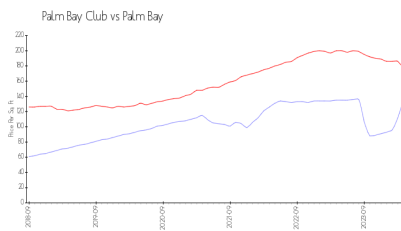

Palm Bay Club

1111-5327 Pinewood Dr NE, Palm Bay, FL, Brevard 32905

Building Information

Number of units:	120
Number of active listings for rent:	2
Number of active listings for sale:	5
Building inventory for sale:	4%
Number of sales over the last 12 months:	2
Number of sales over the last 6 months:	1
Number of sales over the last 3 months:	0

Palm Bay Club Condominiums
Address: 1923 Pinewood Dr NE,
Palm Bay, FL 32905

Built in 1985 - 120 units - 2 floors

Market Information

Palm Bay Club: \$135/sq. ft.
Palm Bay: \$177/sq. ft.

Palm Bay: \$177/sq. ft.
Brevard: \$226/sq. ft.