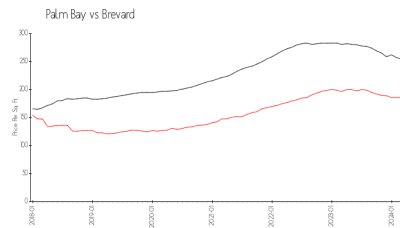

Venetian Bay 4955&4975

4955 Dixie Hwy NE, Palm Bay, FL, Brevard 32905

Building Information

Number of units: 66
Number of active listings for rent: 0
Number of active listings for sale: 0
Building inventory for sale:
Number of sales over the last 12 months: 0%
Number of sales over the last 6 months: 0
Number of sales over the last 3 months: 0

Venetian Bay Condo Association
4955 Dixie Hwy NE,
Palm Bay, FL 32905
(814) 421 1027

Built in 2004 - 66 units - 8 floors

Market Information

Venetian Bay 4955&4975: \$265/sq. ft.
Palm Bay: \$177/sq. ft.

Palm Bay: \$177/sq. ft.
Brevard: \$226/sq. ft.