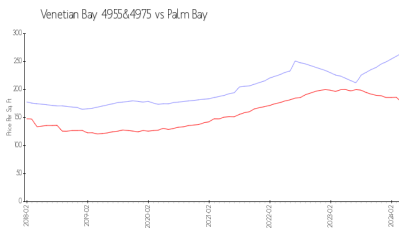

Venetian Bay 4955&4975

4955 Dixie Hwy NE, Palm Bay, FL, Brevard 32905

Building Information

Number of units: 66
Number of active listings for rent: 0
Number of active listings for sale: 0
Building inventory for sale:
Number of sales over the last 12 months: 0%
Number of sales over the last 6 months: 0
Number of sales over the last 3 months: 0

Venetian Bay Condo Association
4955 Dixie Hwy NE,
Palm Bay, FL 32905
(814) 421 1027

Built in 2004 - 66 units - 8 floors

Market Information

Venetian Bay 4955&4975: \$265/sq. ft.
Palm Bay: \$177/sq. ft.

Palm Bay: \$177/sq. ft.
Brevard: \$226/sq. ft.