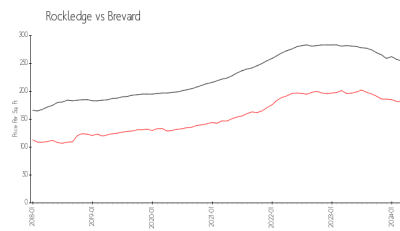

Bella Vista of Rockledge
Address: Playa Del Sol Dr,
Rockledge, FL 32955

Built in 2006 - 80 units - 2 floors

Market Information

Bella Vista: \$81/sq. ft.
Rockledge: \$169/sq. ft.

Rockledge: \$169/sq. ft.
Brevard: \$226/sq. ft.

Inventory for Sale

Bella Vista	1%
Rockledge	0%
Brevard	1%

Avg. Time to Close Over Last 12 Months

Bella Vista	n/a
Rockledge	27 days
Brevard	41 days