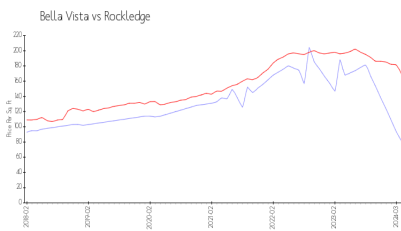

Bella Vista

3910 Playa del Sol, Rockledge, FL, Brevard 32955

Building Information

Number of units:	80
Number of active listings for rent:	1
Number of active listings for sale:	1
Building inventory for sale:	1%
Number of sales over the last 12 months:	2
Number of sales over the last 6 months:	2
Number of sales over the last 3 months:	2

Bella Vista of Rockledge
Address: Playa Del Sol Dr,
Rockledge, FL 32955

Built in 2006 - 80 units - 2 floors

Market Information

Bella Vista: \$81/sq. ft.
Rockledge: \$169/sq. ft.

Rockledge: \$169/sq. ft.
Brevard: \$226/sq. ft.

Inventory for Sale

Bella Vista	1%
Rockledge	0%
Brevard	1%

Avg. Time to Close Over Last 12 Months

Bella Vista	n/a
Rockledge	27 days
Brevard	41 days