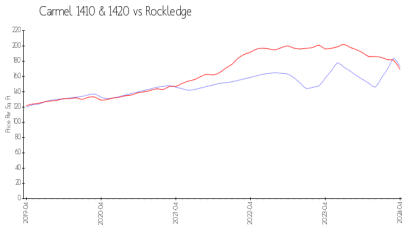

## Market Information

Carmel 1410 & 1420: \$173/sq. ft.  
Rockledge: \$169/sq. ft.

Rockledge: \$169/sq. ft.  
Brevard: \$226/sq. ft.