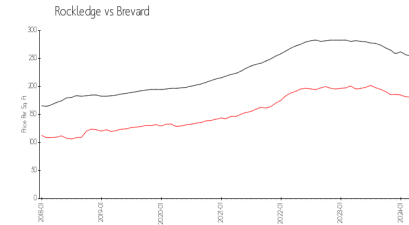

## Market Information

Carmel 1410 & 1420: \$173/sq. ft.  
Rockledge: \$169/sq. ft.

Rockledge: \$169/sq. ft.  
Brevard: \$226/sq. ft.