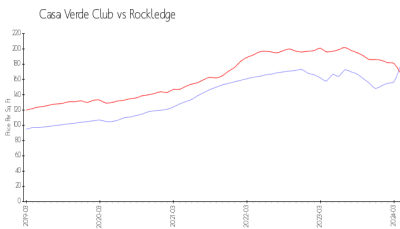

Casa Verde Club

1675 S Fiske Blvd, Rockledge, FL, Brevard 32955

Building Information

Number of units:	107
Number of active listings for rent:	0
Number of active listings for sale:	1
Building inventory for sale:	0%
Number of sales over the last 12 months:	1
Number of sales over the last 6 months:	0
Number of sales over the last 3 months:	0

Built in 1983 - 107 units - 2 floors

Market Information

Casa Verde Club: \$177/sq. ft.
Rockledge: \$169/sq. ft.

Rockledge: \$169/sq. ft.
Brevard: \$226/sq. ft.

Inventory for Sale

Casa Verde Club	0%
Rockledge	0%
Brevard	1%

Avg. Time to Close Over Last 12 Months

Casa Verde Club	72 days
Rockledge	27 days
Brevard	41 days