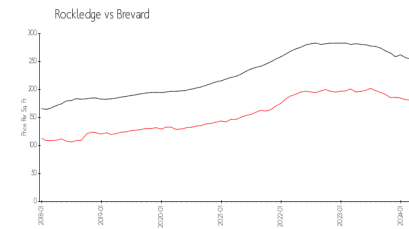

Casa Verde Club

1675 S Fiske Blvd, Rockledge, FL, Brevard 32955

Building Information

Number of units:	107
Number of active listings for rent:	0
Number of active listings for sale:	1
Building inventory for sale:	0%
Number of sales over the last 12 months:	1
Number of sales over the last 6 months:	0
Number of sales over the last 3 months:	0

Built in 1983 - 107 units - 2 floors

Market Information

Casa Verde Club: \$177/sq. ft.
Rockledge: \$169/sq. ft.

Rockledge: \$169/sq. ft.
Brevard: \$226/sq. ft.

Inventory for Sale

Casa Verde Club	0%
Rockledge	0%
Brevard	1%

Avg. Time to Close Over Last 12 Months

Casa Verde Club	72 days
Rockledge	27 days
Brevard	41 days