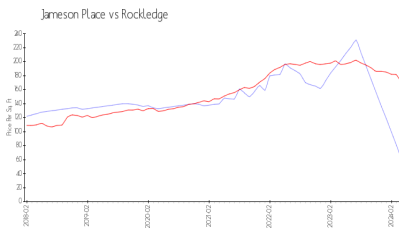

## Market Information

Jameson Place: \$60/sq. ft.  
Rockledge: \$169/sq. ft.

Rockledge: \$169/sq. ft.  
Brevard: \$226/sq. ft.