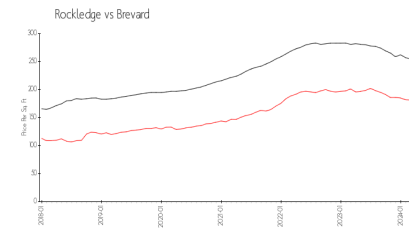

## Market Information

Jameson Place: \$60/sq. ft.  
Rockledge: \$169/sq. ft.

Rockledge: \$169/sq. ft.  
Brevard: \$226/sq. ft.