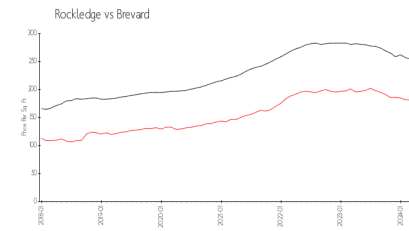

## Market Information

Laguna Vista: \$291/sq. ft.  
Rockledge: \$169/sq. ft.

Rockledge: \$169/sq. ft.  
Brevard: \$226/sq. ft.