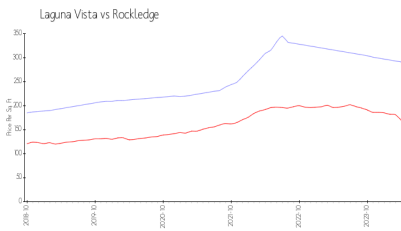

## Market Information

Laguna Vista: \$291/sq. ft.  
Rockledge: \$169/sq. ft.

Rockledge: \$169/sq. ft.  
Brevard: \$226/sq. ft.