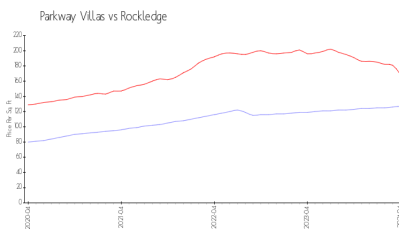

## Market Information

Parkway Villas: \$127/sq. ft.  
Rockledge: \$169/sq. ft.

Rockledge: \$169/sq. ft.  
Brevard: \$226/sq. ft.