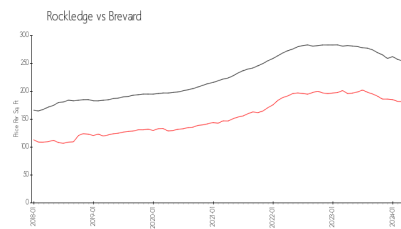

## Market Information

Parkway Villas: \$127/sq. ft.  
Rockledge: \$169/sq. ft.

Rockledge: \$169/sq. ft.  
Brevard: \$226/sq. ft.