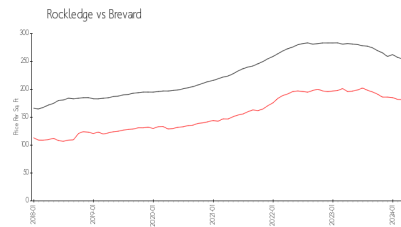

Regency Pines
Condominium Association Inc
1515 Huntington Lane 611
Rockledge, FL 32955
(321) 631-0862

Built in 1983/1986 - 144 units - 2 floors

Market Information

Regency Pines: \$203/sq. ft.
Rockledge: \$169/sq. ft.

Rockledge: \$169/sq. ft.
Brevard: \$226/sq. ft.

Inventory for Sale

Regency Pines	0%
Rockledge	0%
Brevard	1%

Avg. Time to Close Over Last 12 Months

Regency Pines	2 days
Rockledge	27 days
Brevard	39 days