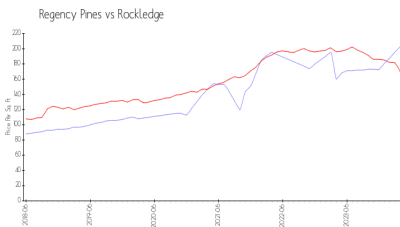

Regency Pines

1515 Huntington Ln, Rockledge, FL, Brevard 32955

Building Information

Number of units:	144
Number of active listings for rent:	2
Number of active listings for sale:	1
Building inventory for sale:	0%
Number of sales over the last 12 months:	1
Number of sales over the last 6 months:	0
Number of sales over the last 3 months:	0

Regency Pines
Condominium Association Inc
1515 Huntington Lane 611
Rockledge, FL 32955
(321) 631-0862

Built in 1983/1986 - 144 units - 2 floors

Market Information

Regency Pines: \$203/sq. ft.
Rockledge: \$169/sq. ft.

Rockledge: \$169/sq. ft.
Brevard: \$226/sq. ft.

Inventory for Sale

Regency Pines	0%
Rockledge	0%
Brevard	1%

Avg. Time to Close Over Last 12 Months

Regency Pines	2 days
Rockledge	27 days
Brevard	39 days