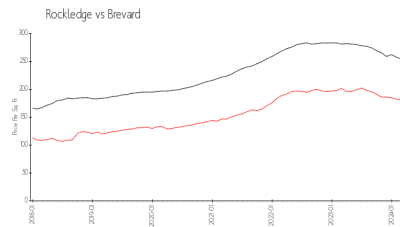

## Market Information

Ventura at Turtle Creek \$209/sq. ft.  
(1576 1626 3848  
3868):  
Rockledge: \$169/sq. ft.

Rockledge: \$169/sq. ft.  
Brevard: \$226/sq. ft.