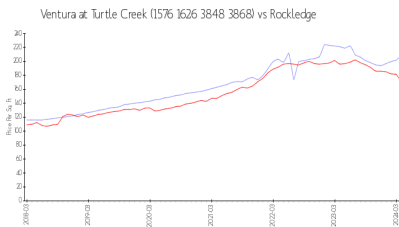

## Market Information

Ventura at Turtle Creek \$209/sq. ft.  
(1576 1626 3848  
3868):  
Rockledge: \$169/sq. ft.

Rockledge: \$169/sq. ft.  
Brevard: \$226/sq. ft.