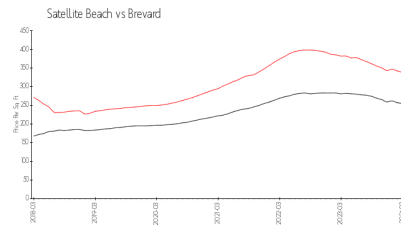

## Market Information

Emerald Shores: \$170/sq. ft.  
Satellite Beach: \$318/sq. ft.

Satellite Beach: \$318/sq. ft.  
Brevard: \$226/sq. ft.