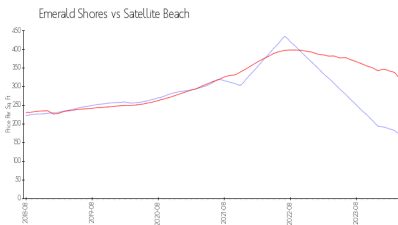

## Market Information

Emerald Shores: \$170/sq. ft.  
Satellite Beach: \$318/sq. ft.

Satellite Beach: \$318/sq. ft.  
Brevard: \$226/sq. ft.