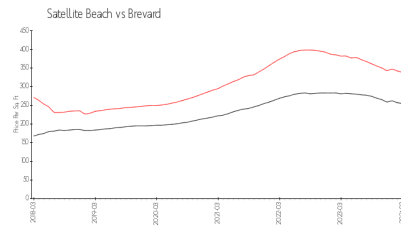

Built in 1996 - 44 units - 7 floors

Market Information

Monaco: \$428/sq. ft.
Satellite Beach: \$318/sq. ft.

Satellite Beach: \$318/sq. ft.
Brevard: \$226/sq. ft.

Inventory for Sale

Monaco	4%
Satellite Beach	1%
Brevard	1%