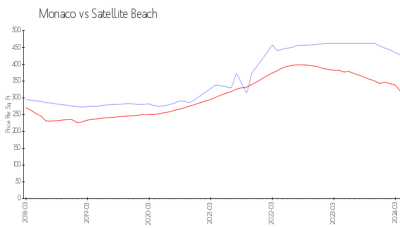

Built in 1996 - 44 units - 7 floors

Market Information

Monaco: \$428/sq. ft.
Satellite Beach: \$318/sq. ft.

Satellite Beach: \$318/sq. ft.
Brevard: \$226/sq. ft.

Inventory for Sale

Monaco	4%
Satellite Beach	1%
Brevard	1%

Avg. Time to Close Over Last 12 Months

Monaco	n/a
Satellite Beach	50 days
Brevard	39 days