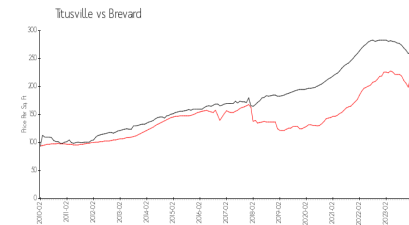

Titusville: \$218/sq. ft.
Brevard: \$226/sq. ft.

Inventory for Sale

Villas at Lacita	0%
Titusville	1%
Brevard	1%

Avg. Time to Close Over Last 12 Months

Villas at Lacita	0 days
Titusville	28 days
Brevard	41 days