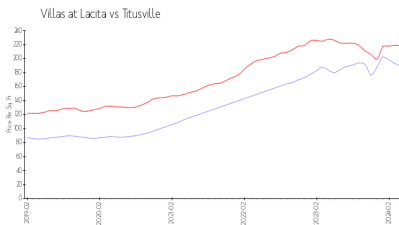

Villas at Lacita

3504 Sable Palm Ln, Titusville, FL, Brevard 32780

Building Information

Number of units:	200
Number of active listings for rent:	1
Number of active listings for sale:	1
Building inventory for sale:	0%
Number of sales over the last 12 months:	2
Number of sales over the last 6 months:	1
Number of sales over the last 3 months:	1

Villas At La Cita Condominium Association
Address: 3540 Sable Palm Ln,
Titusville, FL 32780
Phone: +1 321-383-2566

Built in 1986 - 200 units - 2 floors

Market Information

Villas at Lacita: \$189/sq. ft.
Titusville: \$218/sq. ft.

Titusville: \$218/sq. ft.
Brevard: \$226/sq. ft.

Inventory for Sale

Villas at Lacita	0%
Titusville	1%
Brevard	1%

Avg. Time to Close Over Last 12 Months

Villas at Lacita	0 days
Titusville	28 days
Brevard	41 days