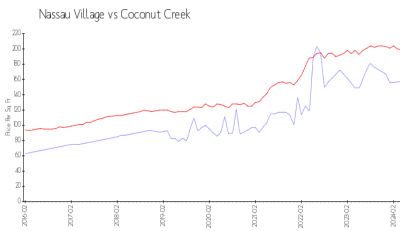

Nassau Village

2601 Nassau Bend, Coconut Creek, FL, Broward 33066

Building Information

Number of units:	276
Number of active listings for rent:	0
Number of active listings for sale:	10
Building inventory for sale:	3%
Number of sales over the last 12 months:	10
Number of sales over the last 6 months:	5
Number of sales over the last 3 months:	3

Built in 1976 - 276 units - 2 floors

Market Information

Nassau Village: \$157/sq. ft.
Coconut Creek: \$199/sq. ft.

Coconut Creek: \$199/sq. ft.
Broward: \$351/sq. ft.

Inventory for Sale

Nassau Village	3%
Coconut Creek	3%
Broward	4%