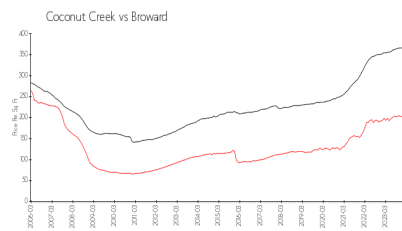

Nassau Village

2601 Nassau Bend, Coconut Creek, FL, Broward 33066

Building Information

Number of units:	276
Number of active listings for rent:	0
Number of active listings for sale:	10
Building inventory for sale:	3%
Number of sales over the last 12 months:	10
Number of sales over the last 6 months:	5
Number of sales over the last 3 months:	3

Built in 1976 - 276 units - 2 floors

Market Information

Nassau Village: \$157/sq. ft.
Coconut Creek: \$199/sq. ft.

Coconut Creek: \$199/sq. ft.
Broward: \$351/sq. ft.

Inventory for Sale

Nassau Village	3%
Coconut Creek	3%
Broward	4%