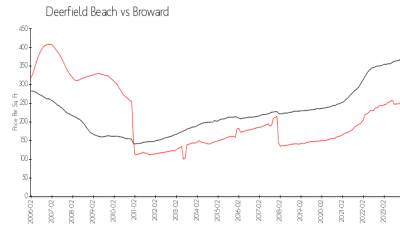

Market Information

Coastal Terrace: $492/sq. ft.
Deerfield Beach: $240/sq. ft.

Deerfield Beach: $240/sq. ft.
Broward: $351/sq. ft.

Inventory for Sale

Coastal Terrace	4%
Deerfield Beach	3%
Broward	4%

Avg. Time to Close Over Last 12 Months

Coastal Terrace	46 days
Deerfield Beach	60 days
Broward	67 days