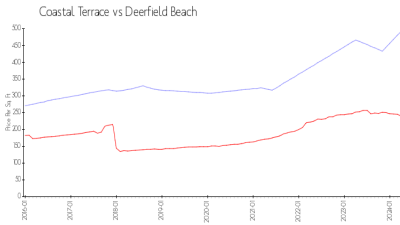

Coastal Terrace

401 NE 19 Ave, Deerfield Beach, FL, Broward 33441

Building Information

Number of units:	42
Number of active listings for rent:	0
Number of active listings for sale:	2
Building inventory for sale:	4%
Number of sales over the last 12 months:	1
Number of sales over the last 6 months:	1
Number of sales over the last 3 months:	0

Coastal Terrace Condominium Association Inc
 401 NE 19th Avenue Apartment 62
 Deerfield Beach, FL 33441
 Phone: (954) 570-7928

Built in 1978 - 48 units - 7 floors

Market Information

Coastal Terrace: \$492/sq. ft.
 Deerfield Beach: \$240/sq. ft.