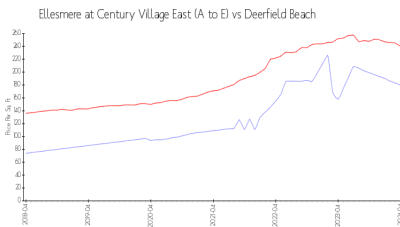

## Market Information

Ellesmere at Century Village East (A to E): \$180/sq. ft.  
 Deerfield Beach: \$240/sq. ft.

Deerfield Beach: \$240/sq. ft.  
 Broward: \$351/sq. ft.