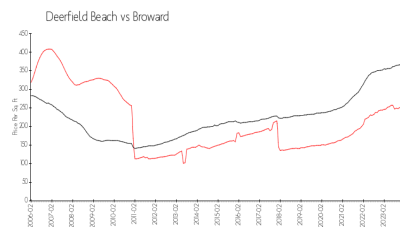

## Market Information

Ellesmere at Century Village East (A to E): \$180/sq. ft.  
 Deerfield Beach: \$240/sq. ft.

Deerfield Beach: \$240/sq. ft.  
 Broward: \$351/sq. ft.